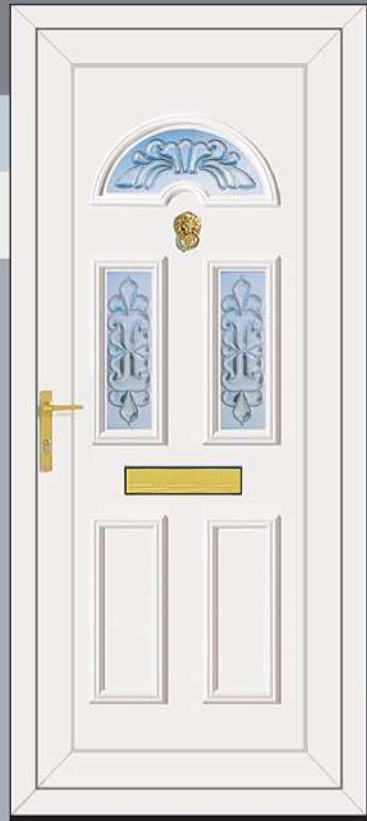

NB: NO BACKING GLASS REQUIRED

THE CLEAR RESIN BEVEL RANGE

CARTER THREE MARYLAND CLEAR

THE DEFINITIVE RANGE

WASHINGTON TWO RENNIE GOLD

TRUMAN ONE TIFFANY CLEAR

ROOSEVELT ONE DESIRE CLEAR

REAGAN ONE CLIMBING ROSE