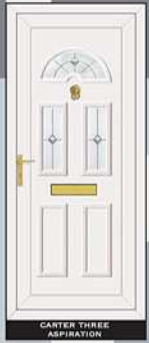

**SANDBLASTED GLASS WITH
CLEAR BEVEL TILE**

**SANDBLASTED GLASS WITH
CLEAR BEVEL TILE**

CARTER THREE
ASPIRATION