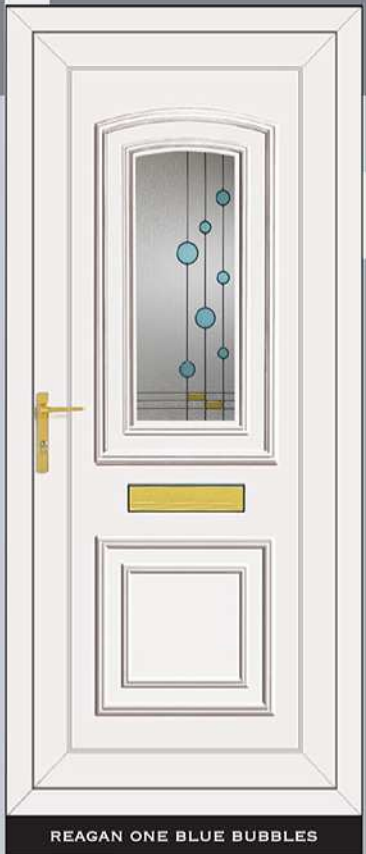

THE DEFINITIVE RANGE

RESIN BEVELS WITH GOLD OUTLINE

NB: NO BACKING GLASS REQUIRED