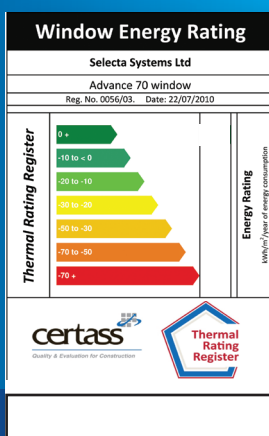

Energy Rated windows and doors will greatly reduce your energy bills.

See your Selecta manufacturer for your energy rating options

Ask for it by name

PVCu windows and doors?

Thermal image scanner
measures heat loss