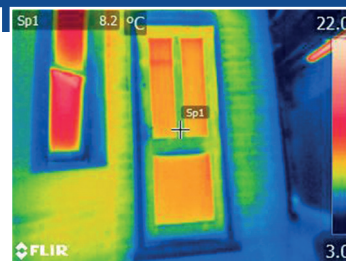

44mm Traditional Timber Door