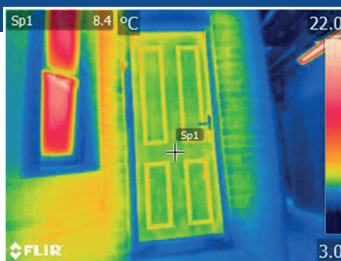

48mm Solid Timber Core Door