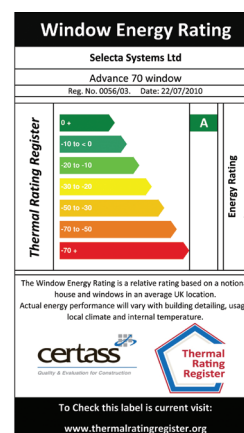

Your home made beautiful

whatever the **style, period** or **location**

Stylish, Quality, Environmentally Friendly Manufactured PVCu Products

The product range is British Standard Institute (BSi) tested and approved and is subjected to regular, extensive testing that is conducted via internal procedures and external independent assessment.

BSi Kitemark accreditation reflects high industry standards where tests expose the products to various extremes when installed, to demonstrate conformity, which reflects the premium quality of the profiles manufactured by the company.

BS EN ISO 9001: 2008

Selecta Systems Ltd - All production and quality management systems conform to ISO 9001:2008

The innovative Advance 70 System achieved the recognised BSi Kitemark, BS EN 12608, for quality and performance levels in 2006.

BS EN ISO 14001: 2004

Selecta Systems Ltd - All production and environmental management systems conform to ISO 1400:2004

Through regular assessment and ongoing monitoring procedures, the company guarantees that only the highest standards are maintained from design and production through to delivery and installation.

Ask for it by name

Selecta Systems Ltd operate a continuous design and development programme and reserve the right to modify any product without prior notification. Photographs used within this brochure are for representation purposes only. Selecta Systems Ltd are not responsible for any errors or omissions contained within this brochure.